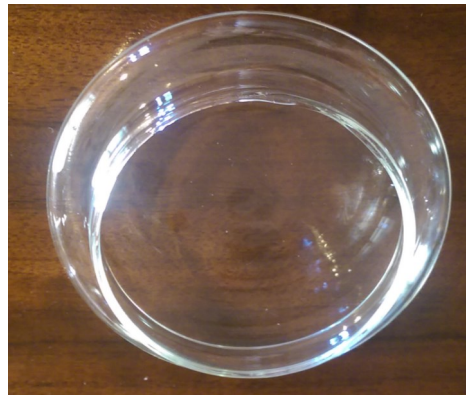

The Devotea's T-4-1 Infuser Cup

Put a good teaspoon of
quality tea in this bit

Then sit that...

...In this bit...

...pour in the water and
place this lid on top.

Give it 2 to 5 minutes, then
place the lid on the coun-
ter, sit the infuser inside
it—no drips!